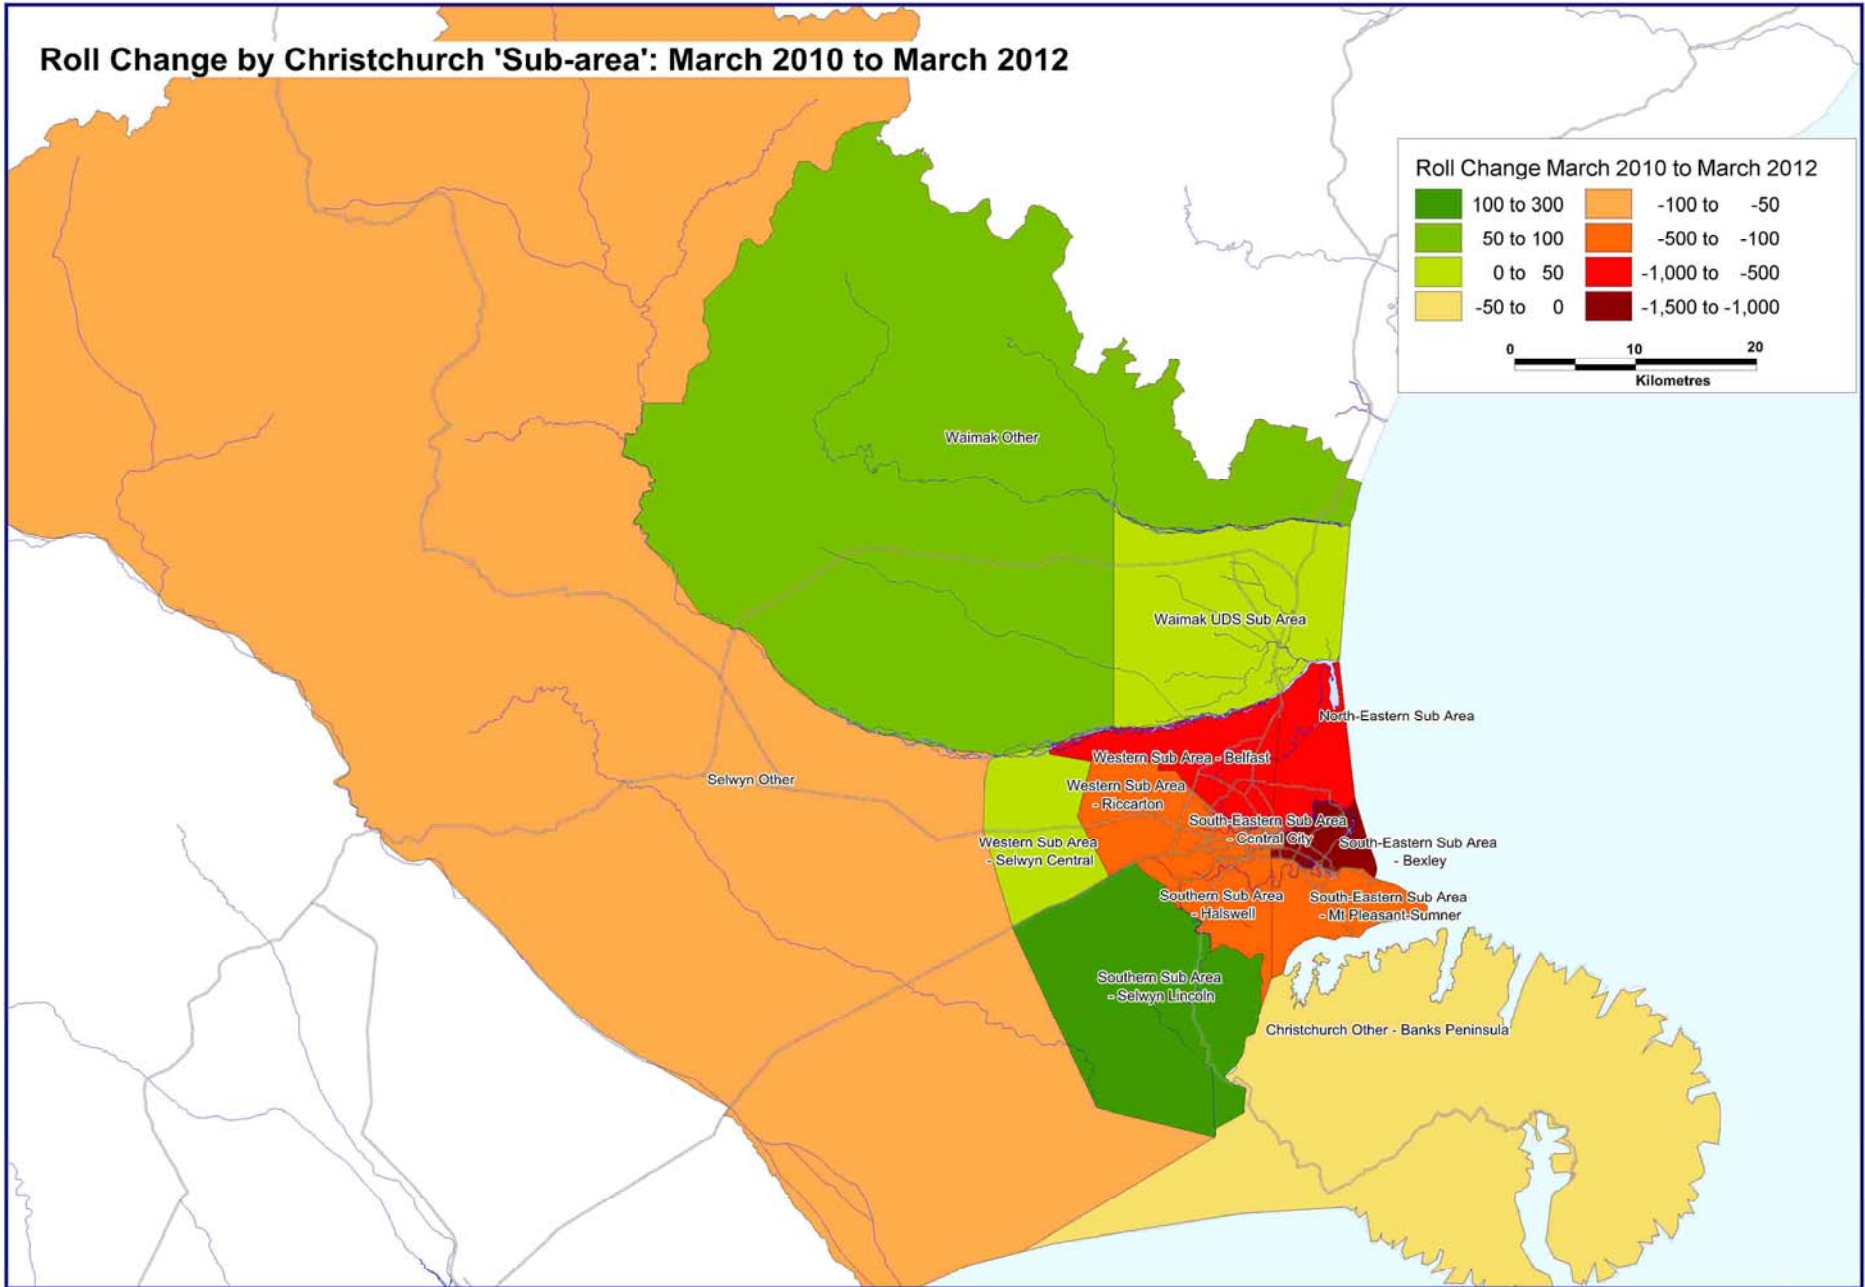

# Roll Change by Christchurch 'Sub-area': March 2010 to March 2012

Contains Crown and Critchlow Copyright Data. Date created: May 2012; Workspace: Mthly report.wor