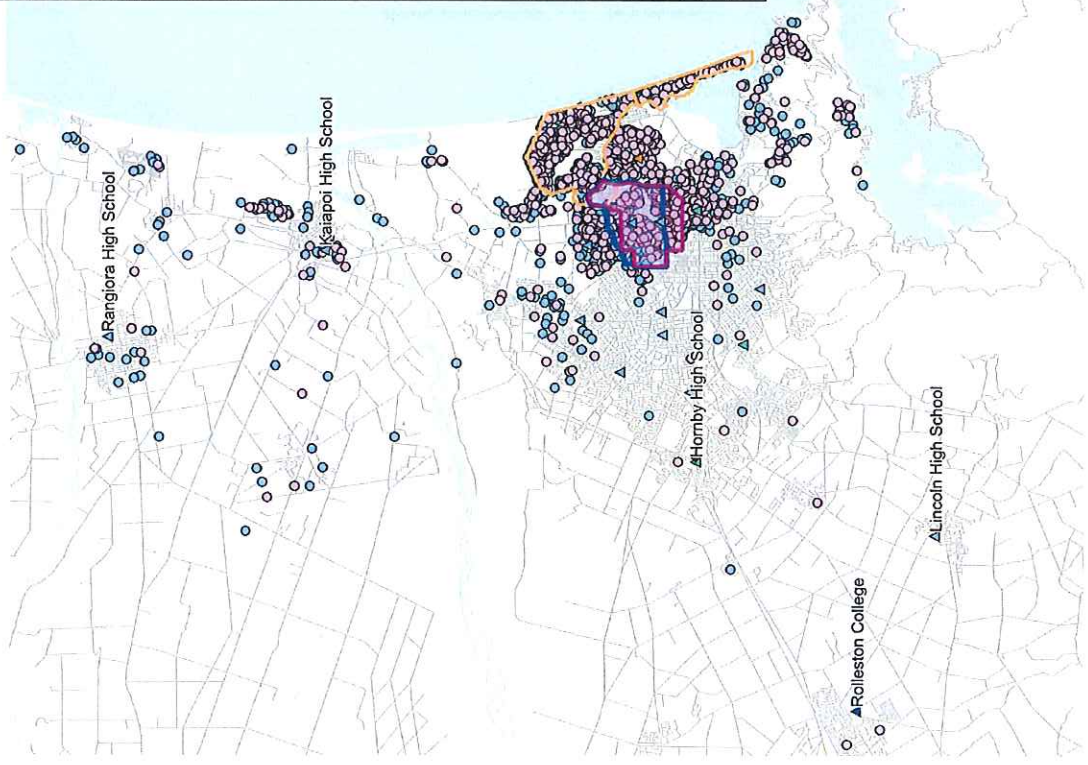

# Avonside Girls' and Shirley Boys' High Schools Current Enrolment Scheme Home Zones and Student Addresses at March 2018

Showing areas being considered for inclusion in the amended home zone area

# Distance from State Secondary Schools as at January 2019