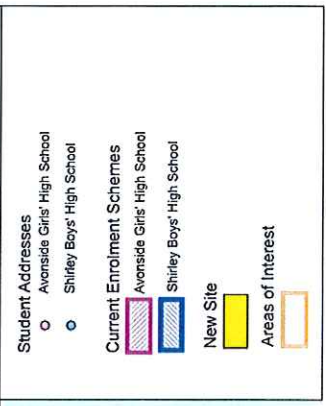

# Avonside Girls' and Shirley Boys' High Schools Current Enrolment Scheme Home Zones and Student Addresses at March 2018

Showing areas being considered for inclusion in the amended home zone area